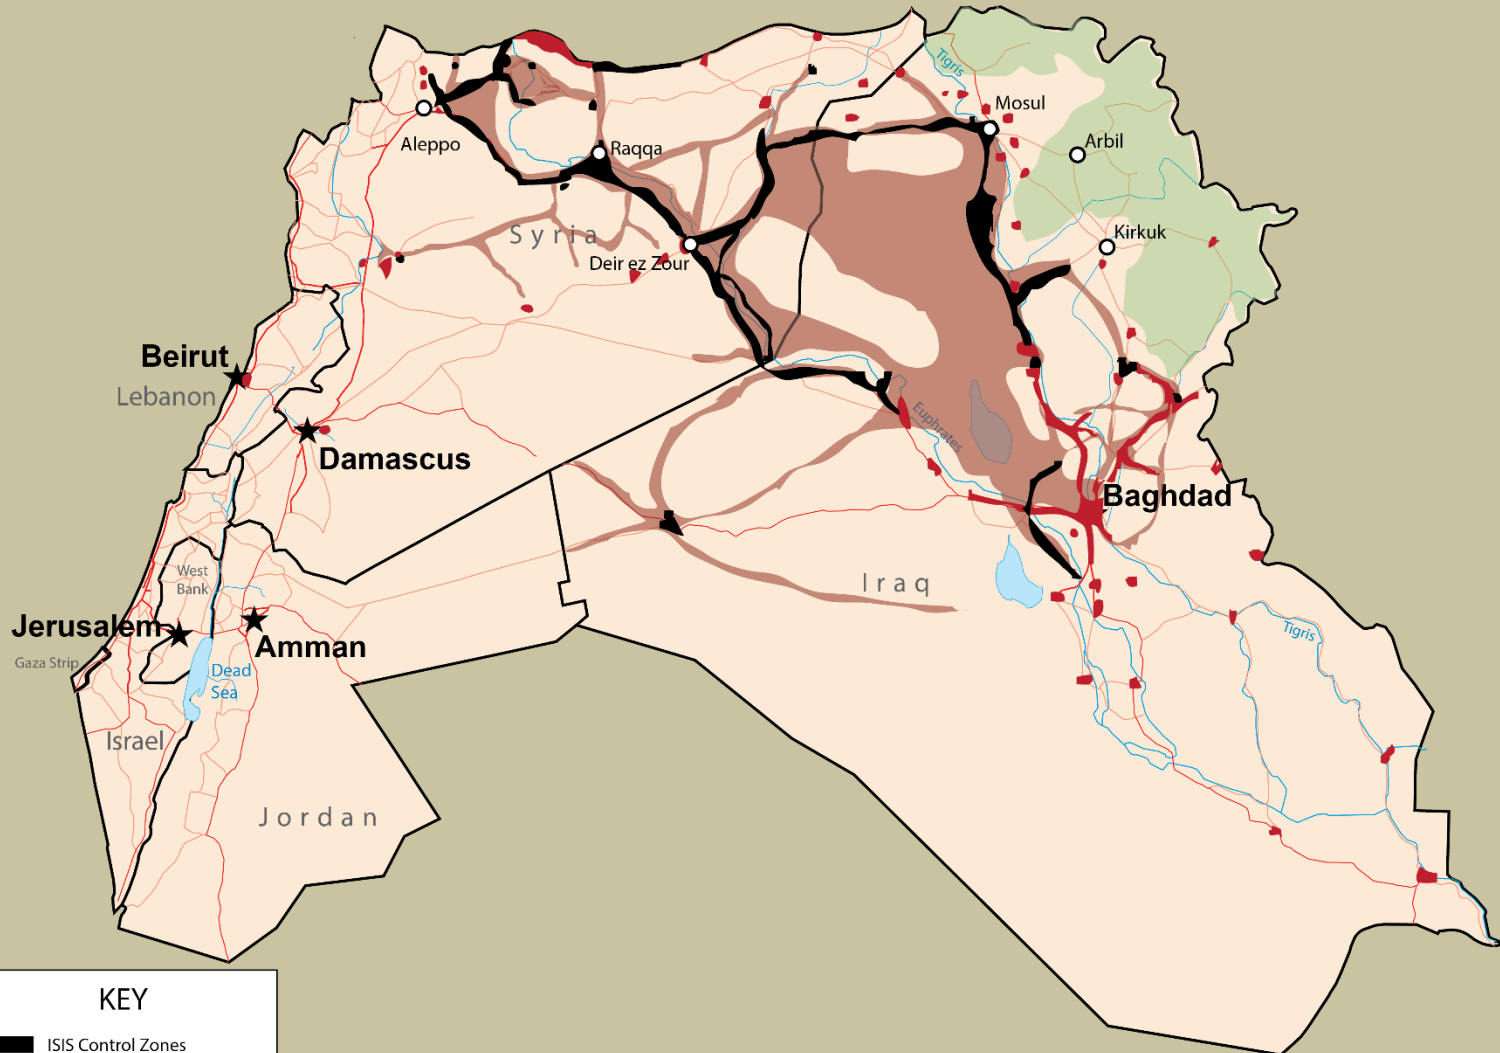

ISIS SANCTUARY: SEPTEMBER 10, 2014

KEY	
	ISIS Control Zones
	ISIS Attack Zones
	ISIS Support Zones
	Iraqi Kurdistan