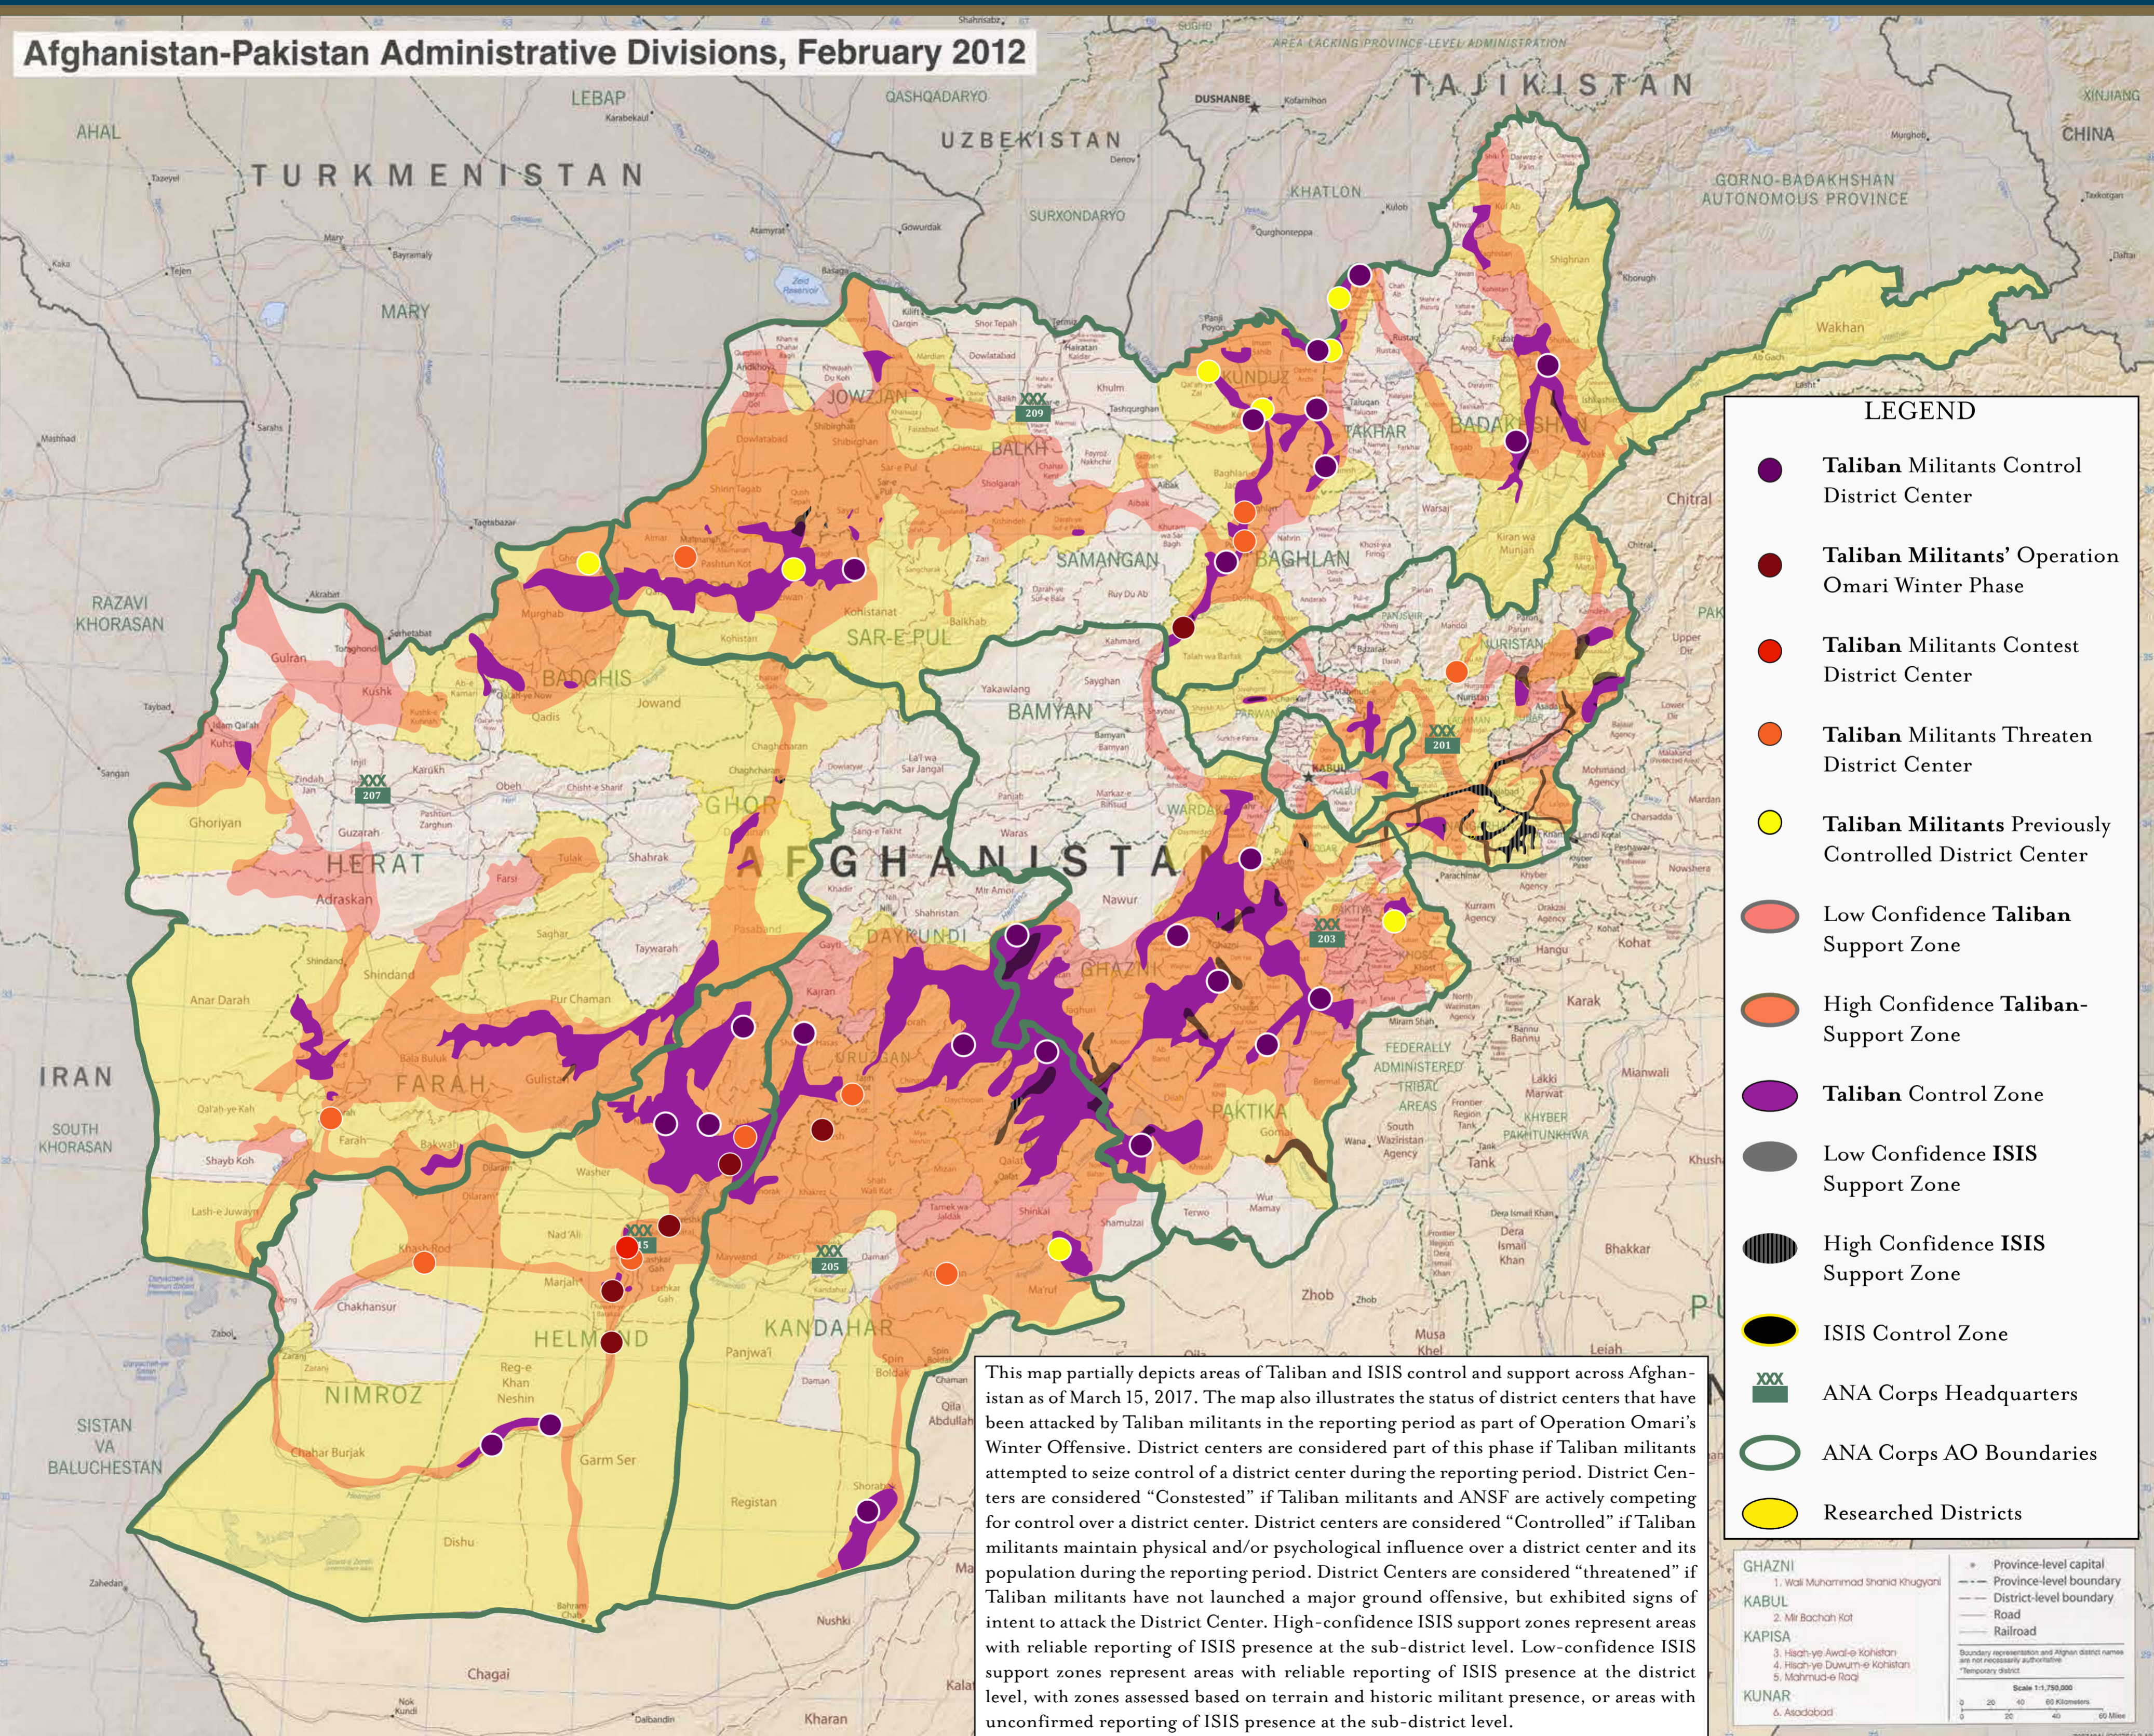

Afghanistan-Pakistan Administrative Divisions, February 2012

LEGEND

- Taliban Militants Control District Center
- Taliban Militants' Operation Omari Winter Phase
- Taliban Militants Contest District Center
- Taliban Militants Threaten District Center
- Taliban Militants Previously Controlled District Center
- Low Confidence Taliban Support Zone
- High Confidence Taliban-Support Zone
- Taliban Control Zone
- Low Confidence ISIS Support Zone
- High Confidence ISIS Support Zone
- ISIS Control Zone
- XXX ANA Corps Headquarters
- ANA Corps AO Boundaries
- Researched Districts

GHAZNI
1. Wali Muhammad Sharif Khuyuni

KABUL
2. Mir Bachah Kot

KAPISA
3. Hisah-ye Awal-e Kohistan
4. Hisah-ye Duwum-e Kohistan
5. Mahmud-e Roal

KUNAR
6. Asadabad

Province-level capital
Province-level boundary
District-level boundary
Road
Railroad

Boundary representation and Afghan district names are not necessarily authoritative
*Temporary district

Scale 1:1,750,000
0 20 40 60 Kilometers
0 20 40 60 Miles