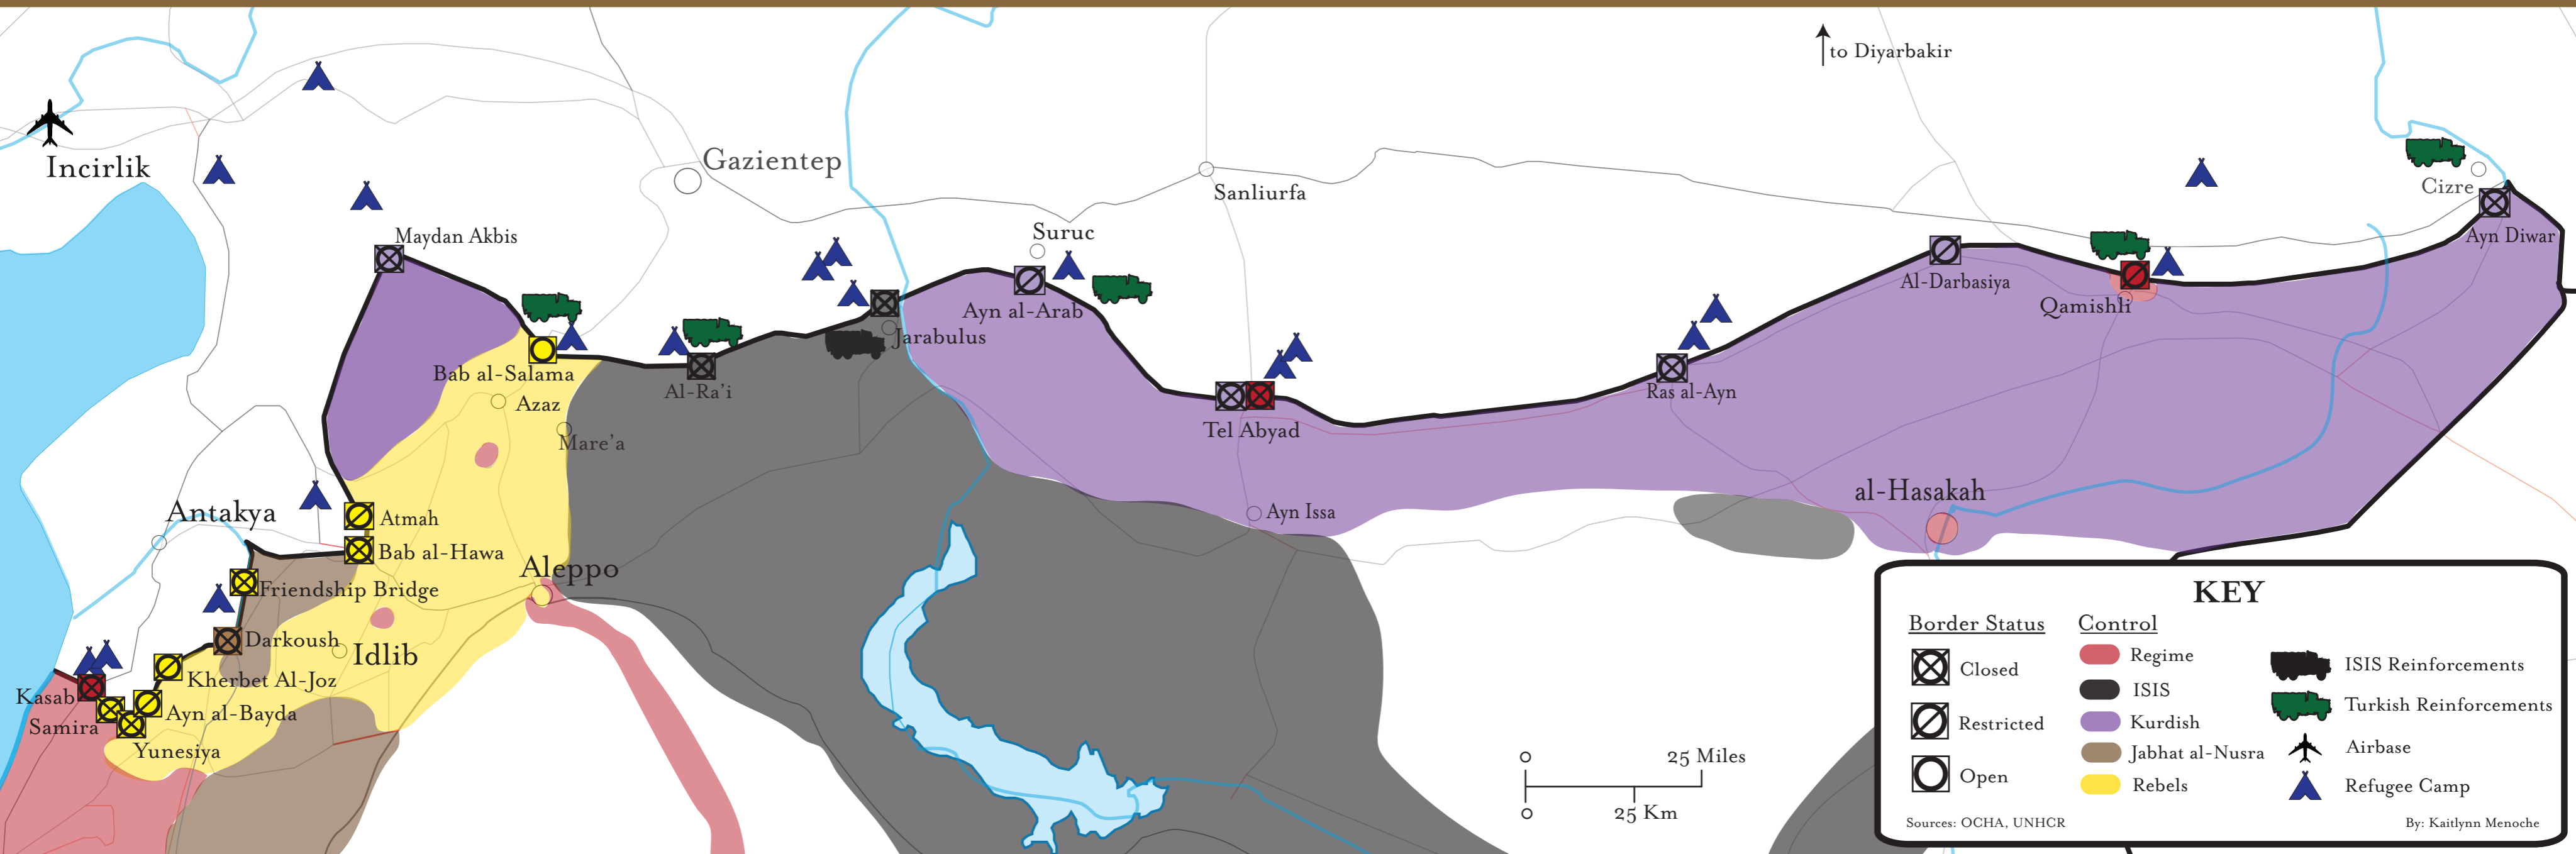

Military Situation on the Syrian-Turkish Border: September 14, 2015

KEY

Border Status	Control	
Closed	Regime	ISIS Reinforcements
Restricted	ISIS	Turkish Reinforcements
Open	Kurdish	Airbase
	Jabhat al-Nusra	Refugee Camp
	Rebels	

Sources: OCHA, UNHCR

By: Kaitlynn Menoche